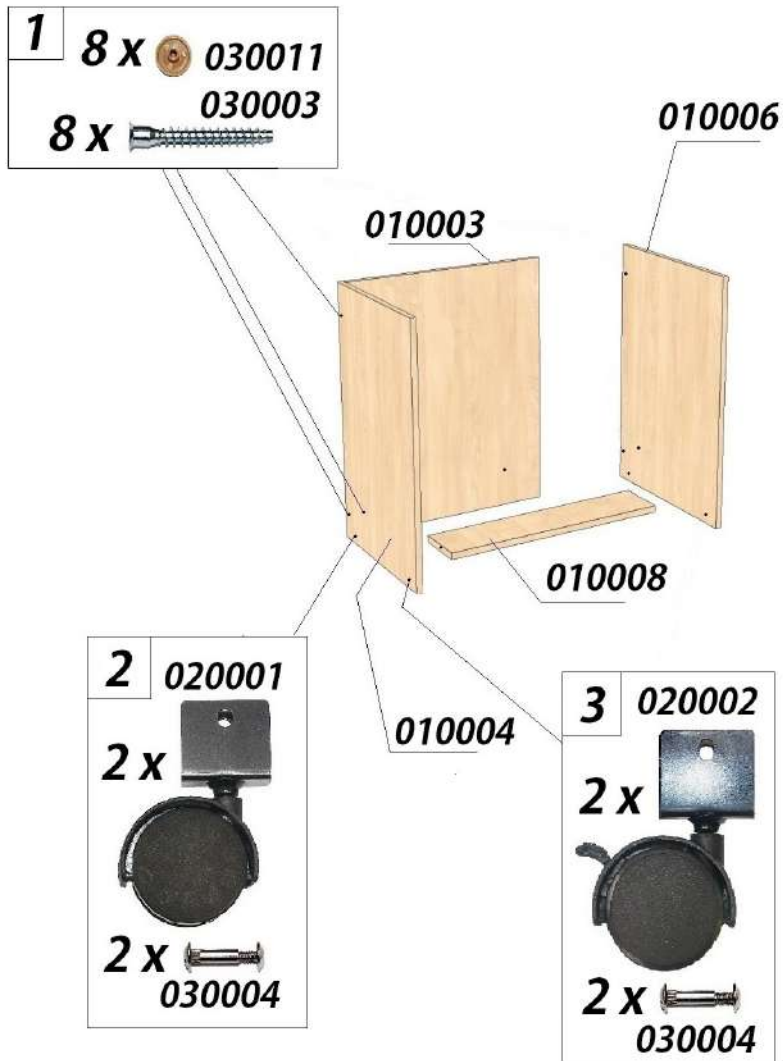

* Included into table set.